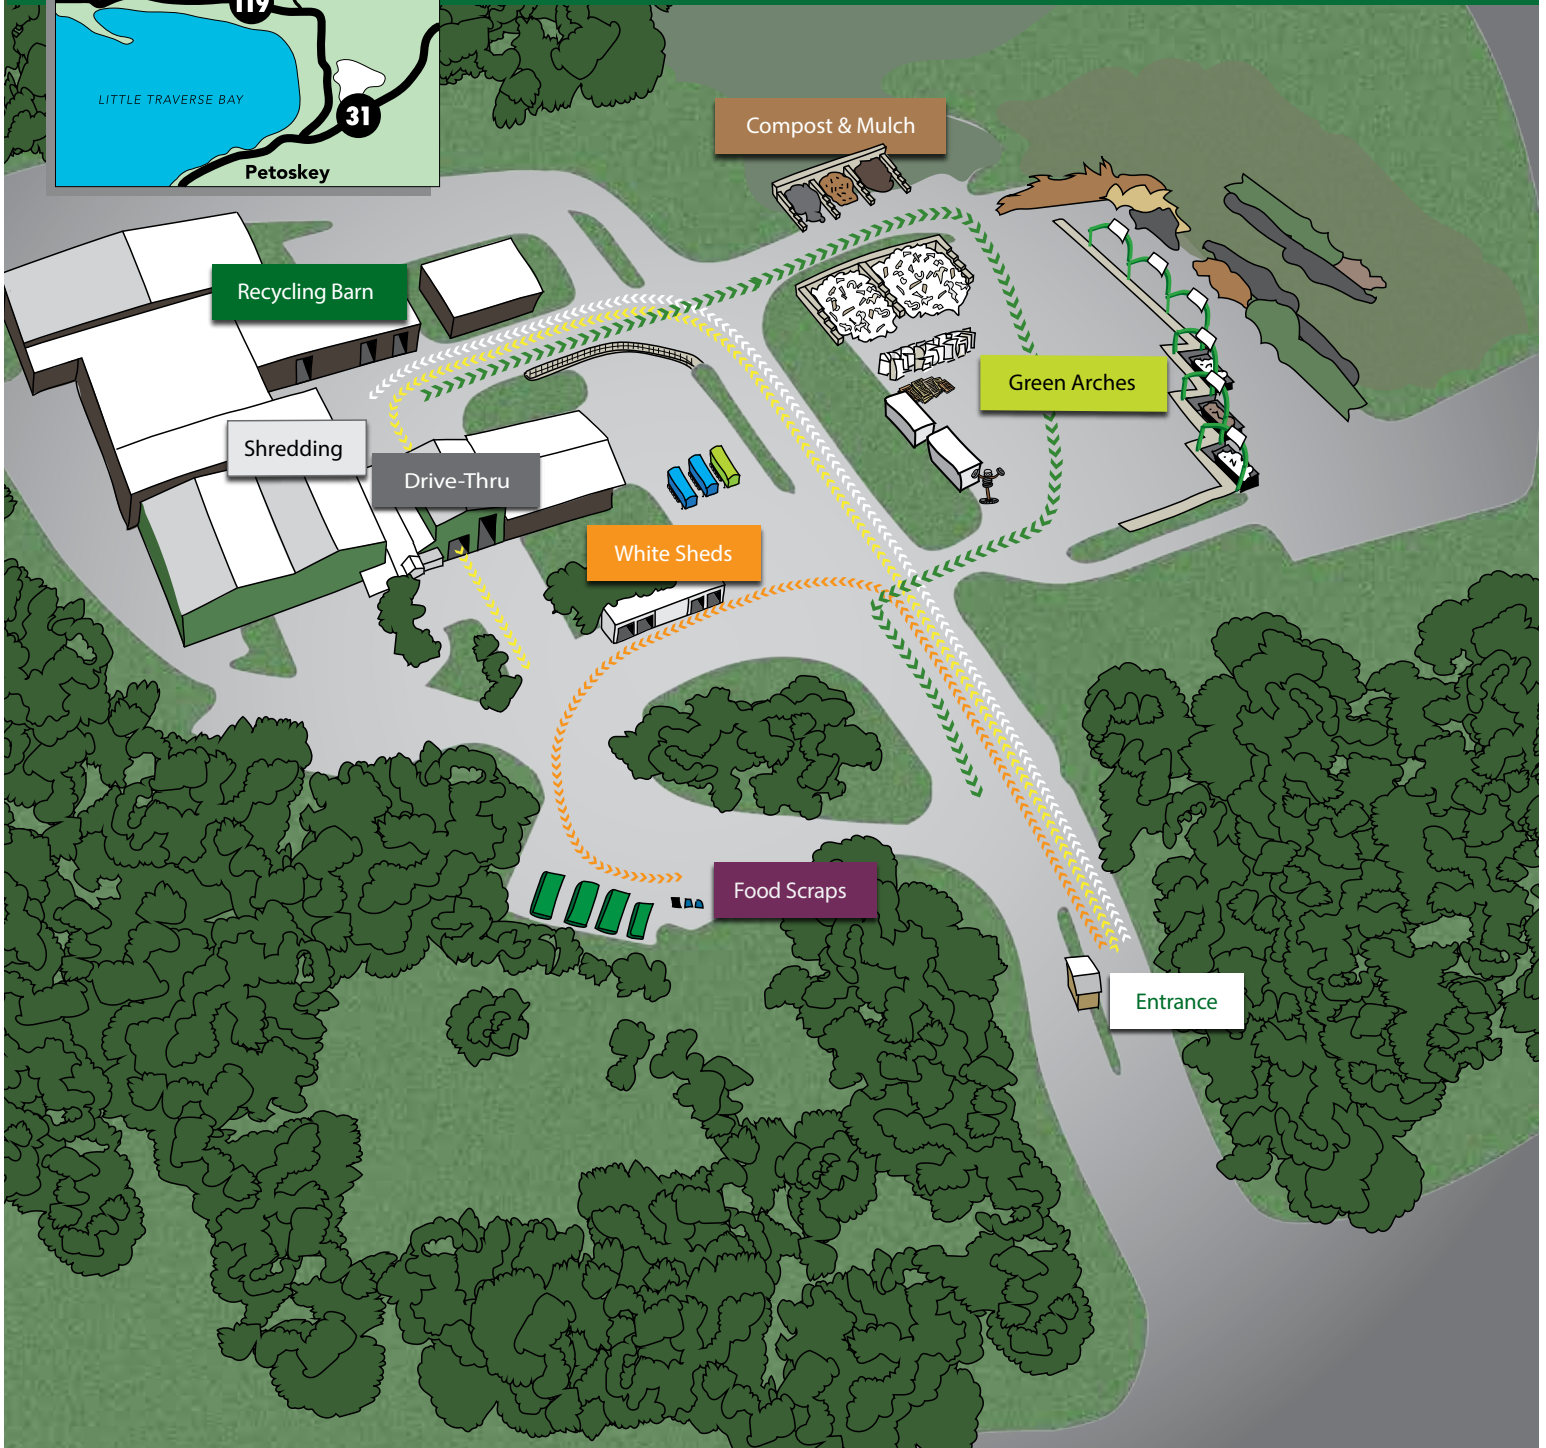

Pleasantview Road Drop Off Center

7363 South Pleasantview Road, Harbor Springs MI 49740

8 AM-4 PM weekdays • 8 AM-3 PM Saturdays

Closed major holidays

Pleasantview Road

- ORANGE to White Sheds; Papers, Boxes and Bags; Containers; Cooking Oil; Food Scraps
- YELLOW to Drive-Through Bay where Garbage and TVs are collected
- WHITE to Shredding; Mattresses; Bulky Plastic Film; Buckets and Totes; Plant Plastics*; Latex Paint*
- GREEN EXIT from Buildings Complex